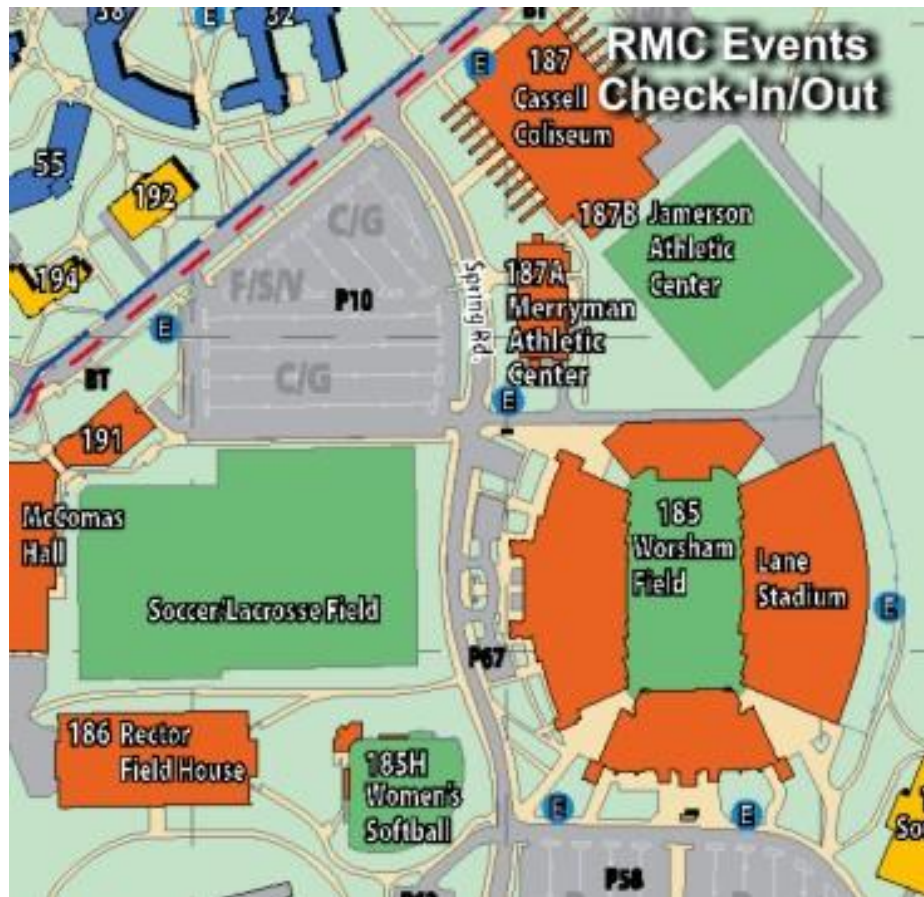

# Virginia Tech University Lane Stadium

Bring sunscreen and/or bug spray Plan for the weather, this is an outside venue!

**What to wear:** RMC Yellow shirt and khaki pants. RMC hats can be worn.

**RMC Office:** Cassel Coliseum

**Local Staff Parking:** M2 Lot

**Richmond Staff:** GRTC Lot (Glenside Drive)

Richmond Departure Location

Key – 187 Castle Coliseum  
185 Lane Stadium