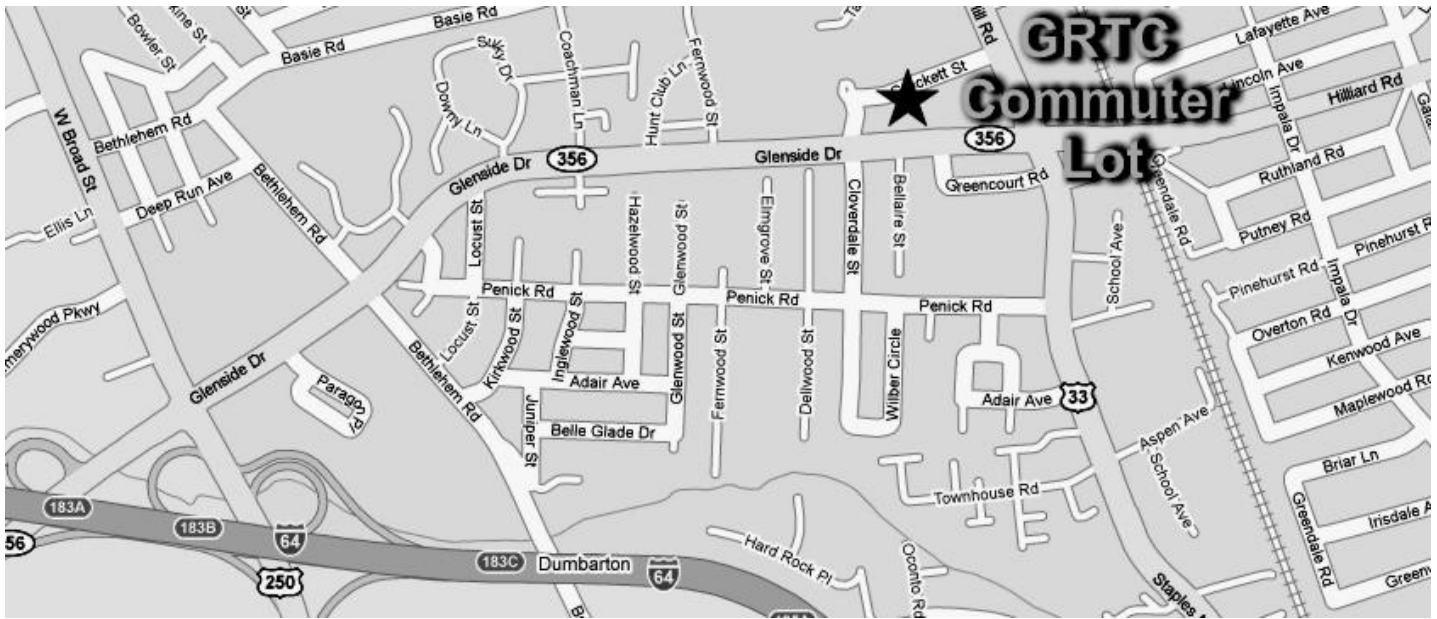

# Virginia Tech University Lane Stadium

Bring sunscreen and/or bug spray Plan for the weather, this is an outside venue!

**What to wear:** RMC Yellow shirt and khaki pants. RMC hats can be worn.

**RMC Office:** Cassel Coliseum

**Local Staff Parking:** M2 Lot

**Richmond Staff:** GRTC Lot (Glenside Drive)

Richmond Departure Location

Key – 187 Castle Coliseum  
185 Lane Stadium