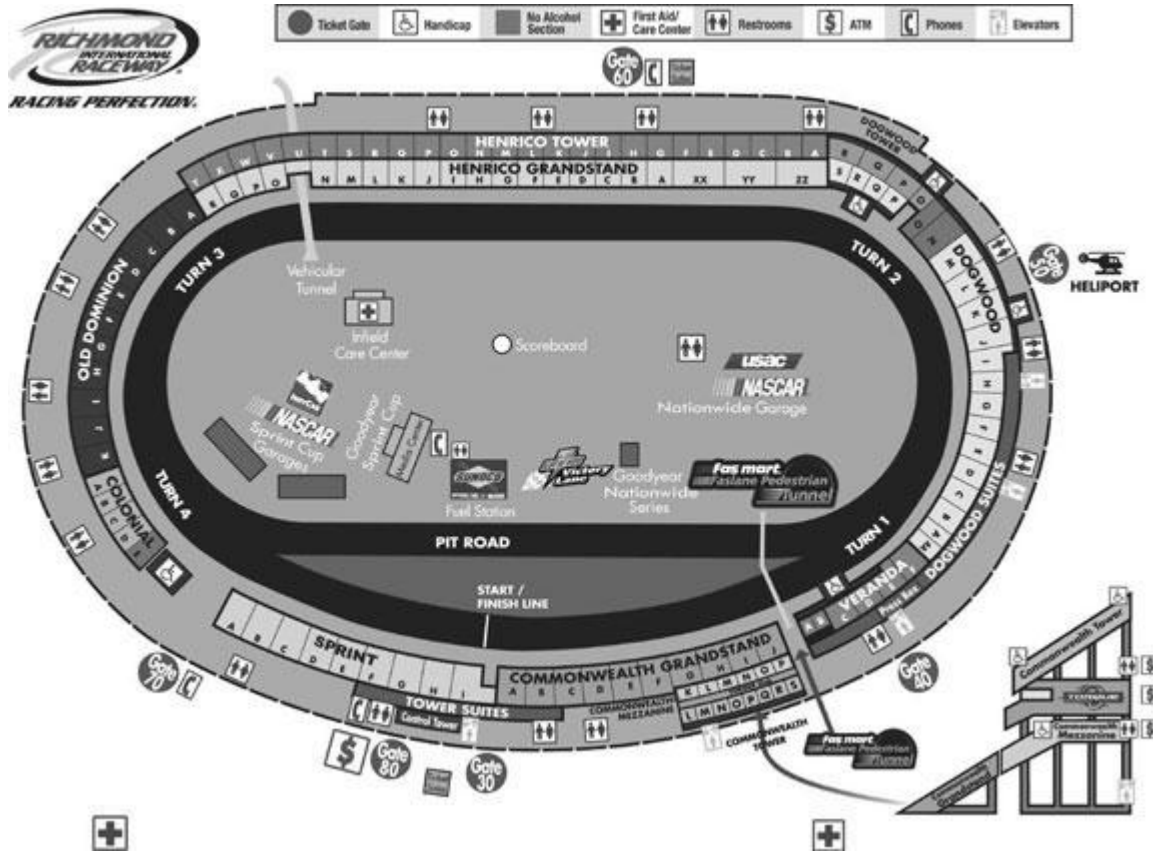

Richmond International Raceway

Bring sunscreen and/or bug spray Plan for the weather, this is an outside venue!
 Bring food, water, snacks, etc. to get you through the day. Use soft sided coolers only!
 Pick up your FANGUIDE and USE IT!!!

What to wear: RMC Yellow shirt and employees MUST wear Khaki PANTS! NO SHORTS FOR NASCAR EVENTS!!!
Staff parking and RMC Office: Location will vary event by event

Directions:

From the North

- I-95 South to Exit 82 onto Chamberlayne Ave (301)
- Follow Chamberlayne Avenue (301) to the third traffic light; turn left onto Azalea Avenue
- Follow Azalea Avenue approximately 2.5 miles to General Parking

From the South

- Travel I-95 North to Exit 46 onto I-295 North
- Follow I-295 to Exit 37 B onto 360 West/Mechanicsville Turnpike
 - 360 West approximately 3 miles to Laburnum Avenue
 - Turn right onto Laburnum Avenue
 - Follow Laburnum Avenue approximately 1 mile to General Parking

Seating Chart

WELCOME

1. Ticket & Administrative Offices
2. Capital One Corporate Hospitality Pavilion
3. Credentials
4. Blue Ox Nam Reserved RV Parking
- 4A. Blue Ox Laburnum Reserved RV Parking
5. Amphitheater
6. Scott's Miracle-Gro Party Zone / Scott's Miracle-Gro Green Flag Zone
7. Midway: Souvenirs / Concessions
8. Fan Fest Presented by Chevy
9. Old Dominion Building / Pit Stop Club / Indy Paddock Zone
10. Ticket Booths
11. Downtown & The Showplace Shuttle Drop Off / Pick-Up
12. Fas Mart Convenience Store
13. Fas Mart On-Site Store (Race Weekends Only)
14. TORQUE Club Parking
15. Will Call / Military Ticket Sales / Ticket Booth
16. Golf Cart Compound
- Public Restrooms
- First Aid / Care Center
- Team Loading Area
- Team Route
- ATM Machines
- Handicap Parking
- Guest Services
- Pedestrian Walkway
- Flag Pole