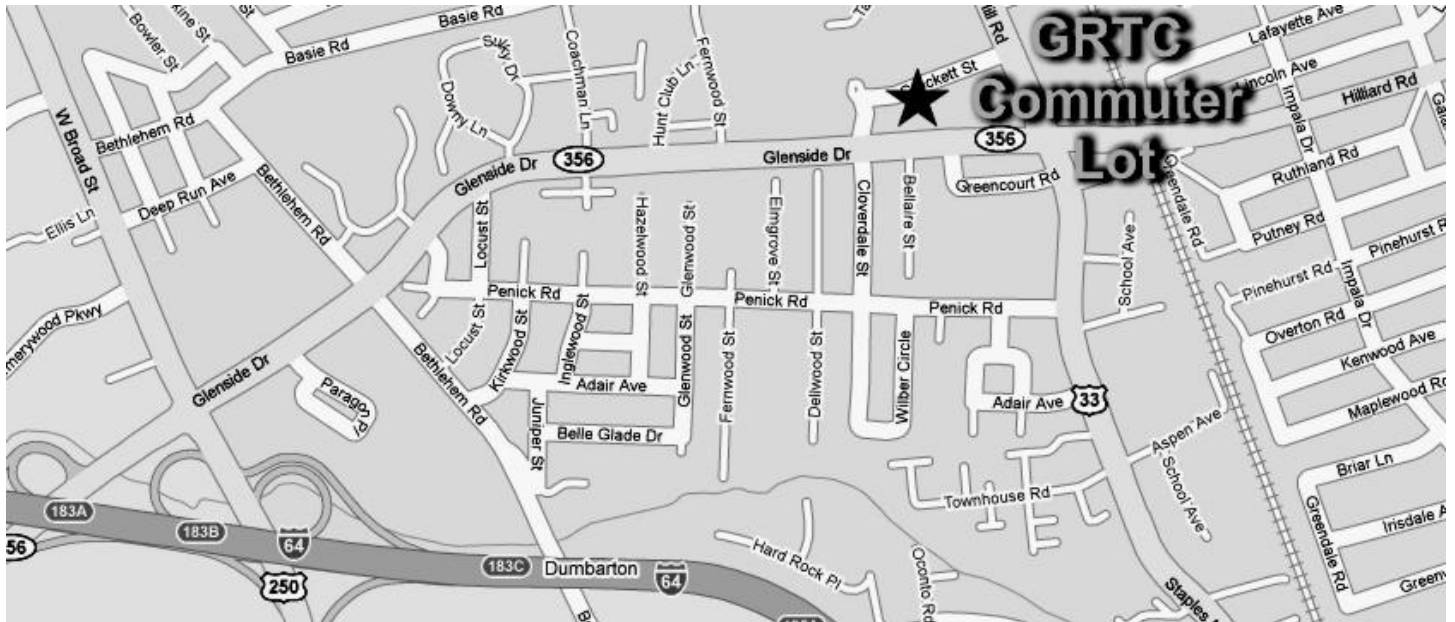

Travel Events

Richmond

Departure Location: GRTC Commuter Lot on Glenside Drive

Where to Park? : Northeast corner of the lot.

Directions:

From the north:

1. I-95 S toward RICHMOND
2. Merge onto E PARHAM RD/VA-73 S via EXIT 83B
3. Turn LEFT onto US-33 E/STAPLES MILL RD. Continue to follow US-33 E
4. Turn RIGHT onto GLENSIDE DR/VA-356 W
5. Turn RIGHT into GRTC Commuter Lot

From the south:

1. I-95 N toward RICHMOND
1. Merge onto I-64 W via EXIT 79 toward POWHITE PKWY/ CHARLOTTESVILLE.
2. Merge onto US-33 W/ STAPLES MILL RD via EXIT 185.
3. Turn LEFT onto GLENSIDE DR/ VA-356 W.
4. Turn RIGHT into GRTC Commuter Lot

From the west:

1. I-64 E toward RICHMOND
2. Take the GLENSIDE DR exit, EXIT 183, toward US-250 W/ BROAD ST
3. Turn LEFT onto VA-356 E/ GLENSIDE DR
4. Turn LEFT into GRTC Commuter Lot

From the east:

5. I-64 W toward RICHMOND
6. Merge onto I-64 W via EXIT 79 toward POWHITE PKWY/ CHARLOTTESVILLE
7. Merge onto US-33 W/ STAPLES MILL RD via EXIT 185.
8. Turn LEFT onto GLENSIDE DR/ VA-356 W.
9. Turn RIGHT into GRTC Commuter Lot