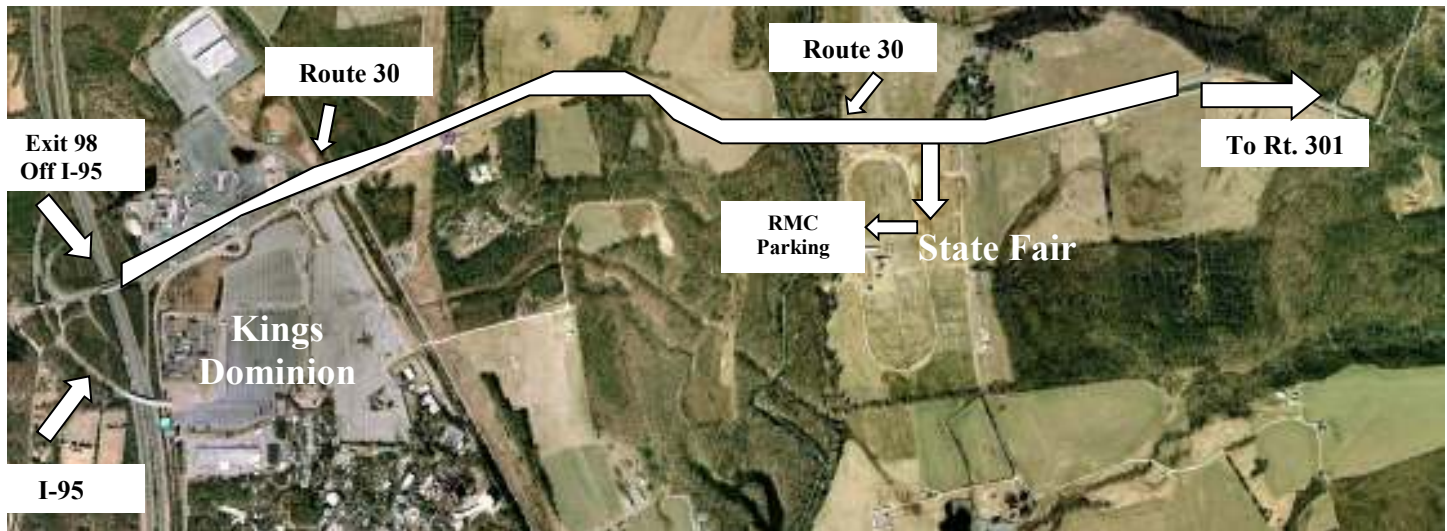

2018 State Fair of Virginia

DIRECTIONS:

- ** **FROM I-95**, Take Exit 98 and make **RIGHT** on Rt. 30. Follow to SFVA
- ** When you arrive at Fair, make **RIGHT** on 652, then **RIGHT** into Gate 6
- ** Upon entering Gate 6, proceed **STRAIGHT** - RMC Office@ end of road on **LEFT**

- ** **FROM 301**, Turn onto Route 30 **WEST** and Follow to the SFVA
- ** When you arrive at Fair, make **LEFT** on 652, then **RIGHT** into Gate 6
- ** Upon entering Gate 6, proceed **STRAIGHT** - RMC Office @ end of road on **LEFT**