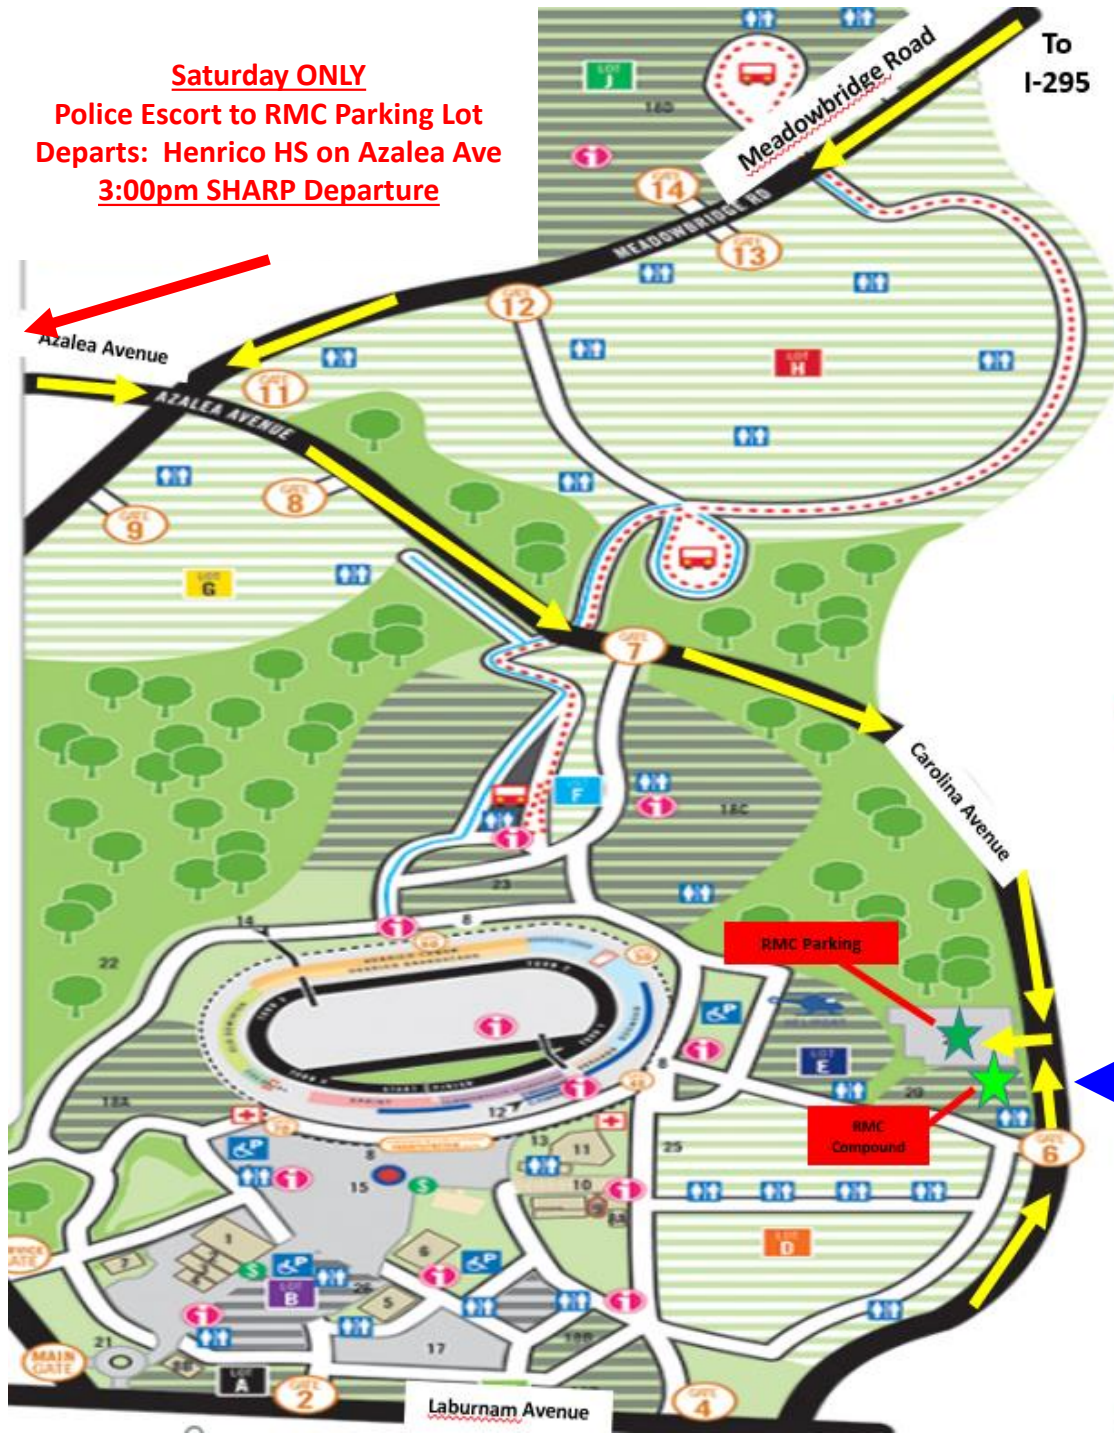

Saturday ONLY

**Police Escort to RMC Parking Lot
Departs: Henrico HS on Azalea Ave
3:00pm SHARP Departure**

RMC Staff Parking Info

- It is **HIGHLY (VERY Highly) Recommended** that you approach from the **NORTH** on Saturday – i.e. come off I-295 on Meadowbridge South and make **LEFT** onto Carolina Avenue, then make a **RIGHT** into the Parking Lot. (Prior to Gate 6)
-- **SHOW RMC PARKING PASS** --
- On Friday, you may approach from whatever direction you like. From the North, Please follow the directions above.
- If you have to approach from the South, from Laburnum Ave., turn onto Carolina Ave. and then make a **LEFT** into the Parking Lot. (Right after Gate 6)
- Once parked, you will walk thru the gate toward the RMC Compound
- This goes for **ALL Shifts, ALL WEEK**, including if you are scheduled to work any Pre-Week Shifts on Tuesday, Wednesday, or Thursday.
- This also applies to **ALL OVERNIGHT** Shifts
- Plan Ahead. Expect traffic, especially Sat.

GROUP POLICE ESCORT OPTION (SAT ONLY)

**If you would like to take advantage of the Police Escort DIRECT to the RMC Parking Lot:
3:00pm SHARP (No Joke...leaves at 3:00pm)
From Henrico HS Parking Lot on Azalea**

RMC Events

STAFF

NASCAR WEEKEND

FRIDAY & SATURDAY

**ENTER Parking Lot off Carolina Avenue
(See Map)**

SATURDAY OPTION ONLY

**3:00pm Police Escort (3:00pm SHARP)
Departs Henrico HS on Azalea Avenue**