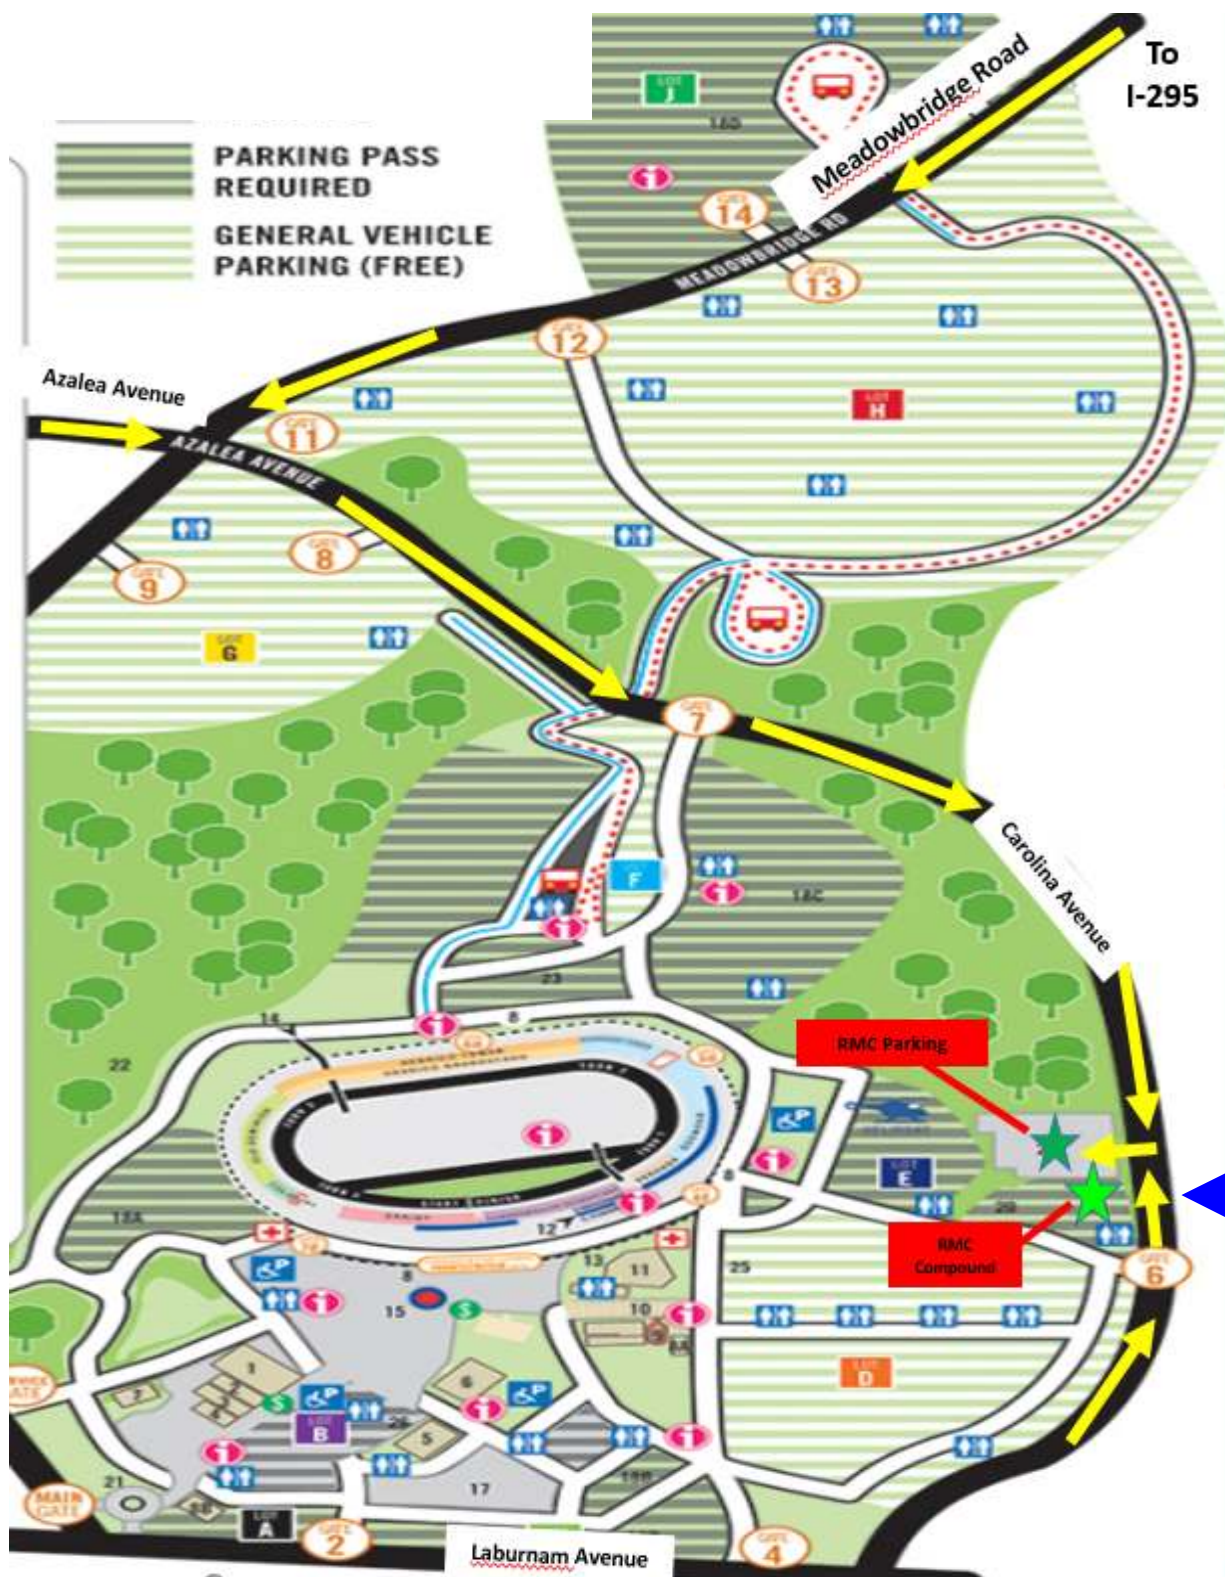

# RMC Staff Parking Info

- It is **HIGHLY (VERY Highly) Recommended** that you approach from the **NORTH** on Saturday – i.e. come off I-295 on Meadowbridge South and make **LEFT** onto Carolina Avenue, then make a **RIGHT** into the Parking Lot. (Prior to Gate 6)  
-- SHOW RMC PARKING PASS --
  - On Friday, you may approach from whatever direction you like. From the North, Please follow the directions above.
  - If you have to approach from the South, from Laburnum Ave., turn onto Carolina Ave. and then make a **LEFT** into the Parking Lot. (Right after Gate 6)
  - Once parked, you will walk thru the gate toward the RMC Compound
  - This goes for **ALL Shifts, ALL WEEK**, including if you are scheduled to work any Pre-Week Shifts on Tuesday, Wednesday, or Thursday.
  - This also applies to **ALL OVERNIGHT** Shifts
  - Plan Ahead. Expect traffic, especially Sat.
- 
- **THERE WILL BE NO POLICE ESCORT FROM HENRICO HIGH SCHOOL FOR THIS RACE!**

**RMC Events**  
**STAFF**  
**NASCAR WEEKEND**

**FRIDAY & SATURDAY**

**ENTER Parking Lot off Carolina Avenue**  
**(See Map)**