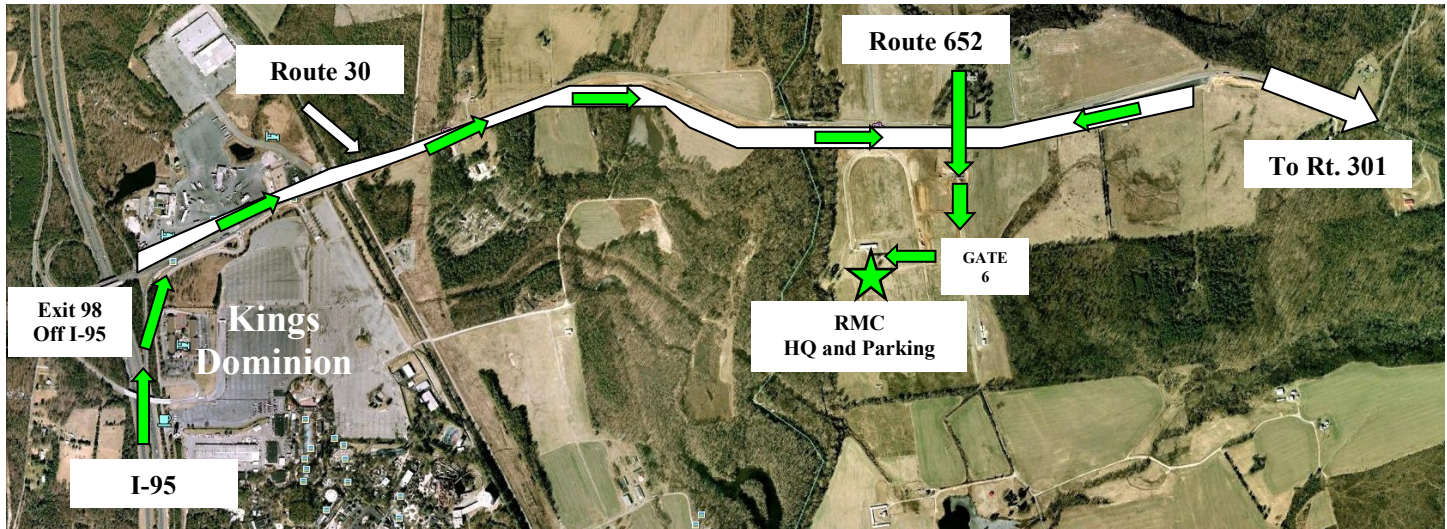

State Fair of Virginia -- RMC Events Staff Access/Parking

DIRECTIONS:

- ** **FROM I-95**, Take Exit 98 and make **RIGHT** on Rt. 30. Follow to SFVA
- ** When you arrive at Fair, make **RIGHT** on 652, then **RIGHT** into Gate 6
- ** Upon entering Gate 6, proceed **STRAIGHT**
 - RMC Office@ end of road on **LEFT**

- ** **FROM 301**, Turn onto Route 30 **WEST** and Follow to the SFVA
- ** When you arrive at Fair, make **LEFT** on 652, then **RIGHT** into Gate 6
- ** Upon entering Gate 6, proceed **STRAIGHT**
 - RMC Office @ end of road on **LEFT**

- **Please Note:** Heavy RMC and State Police Traffic Control
Display your RMC Windshield Pass for Best Access
Use your RMC polo if you don't have a pass