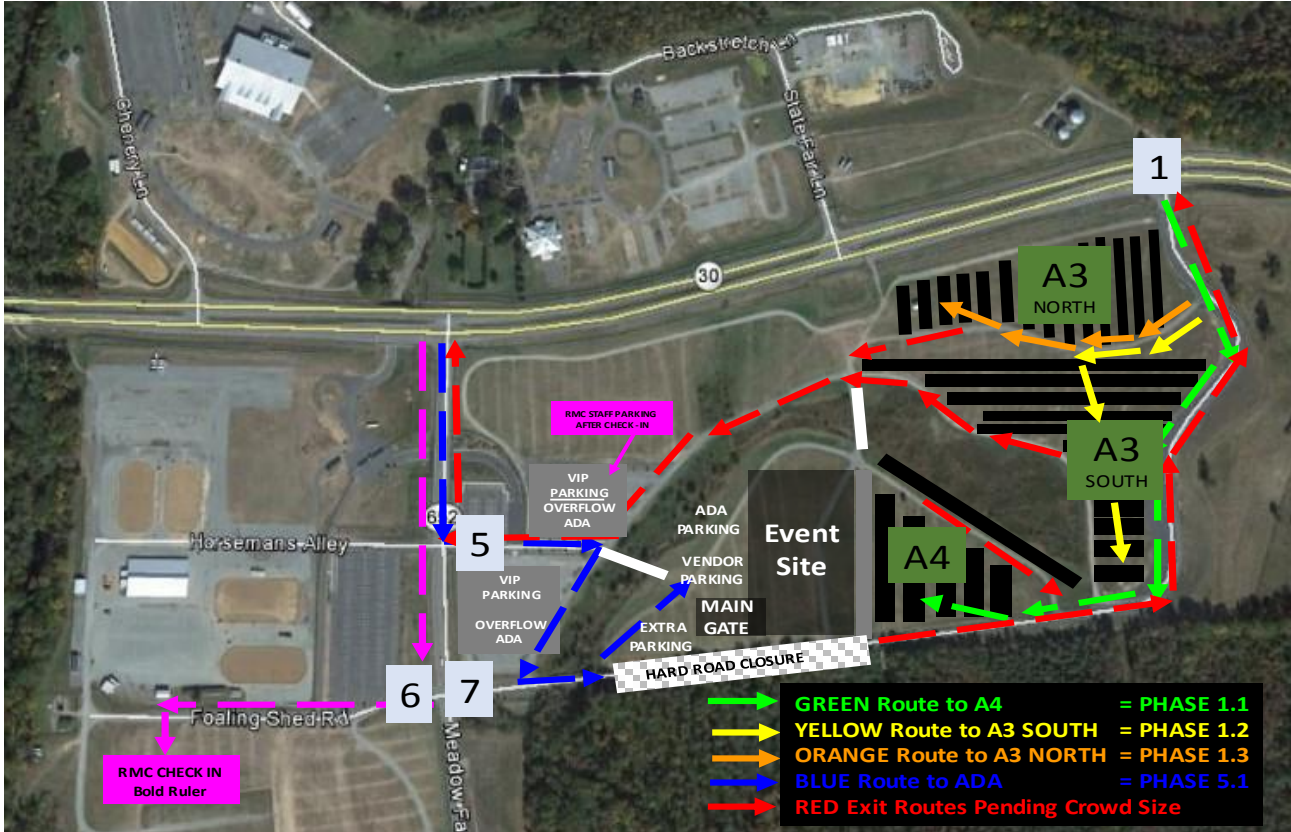

**Please bring sunscreen / hats / water as this is an outdoor venue.**

**RMC Office:** Check in is located at the Bold Ruler *\*Same location as State Fair of VA Check In.*

**Parking:** Map Attached Below on Page 2: Detailed Photos / Maps

**Directions:**

**From I-95**

Take Exit 98 and make a RIGHT on Rt. 30. Follow to SFVA. When you arrive at Fair, make a RIGHT on 652, then RIGHT into Gate 6. Upon entering Gate 6, proceed STRAIGHT - RMC Office is at the end of the road, on the LEFT.

**From 301**

Turn onto Route 30 WEST and follow to the SFVA. When you arrive at the Fair, make a LEFT on 652, then a RIGHT into Gate 6. Upon entering Gate 6, proceed STRAIGHT - RMC Office is at the end of the road, on the LEFT.

**RMC STAFF ENTRANCE: GATE 6 TO BOLD RULER HOUSE**