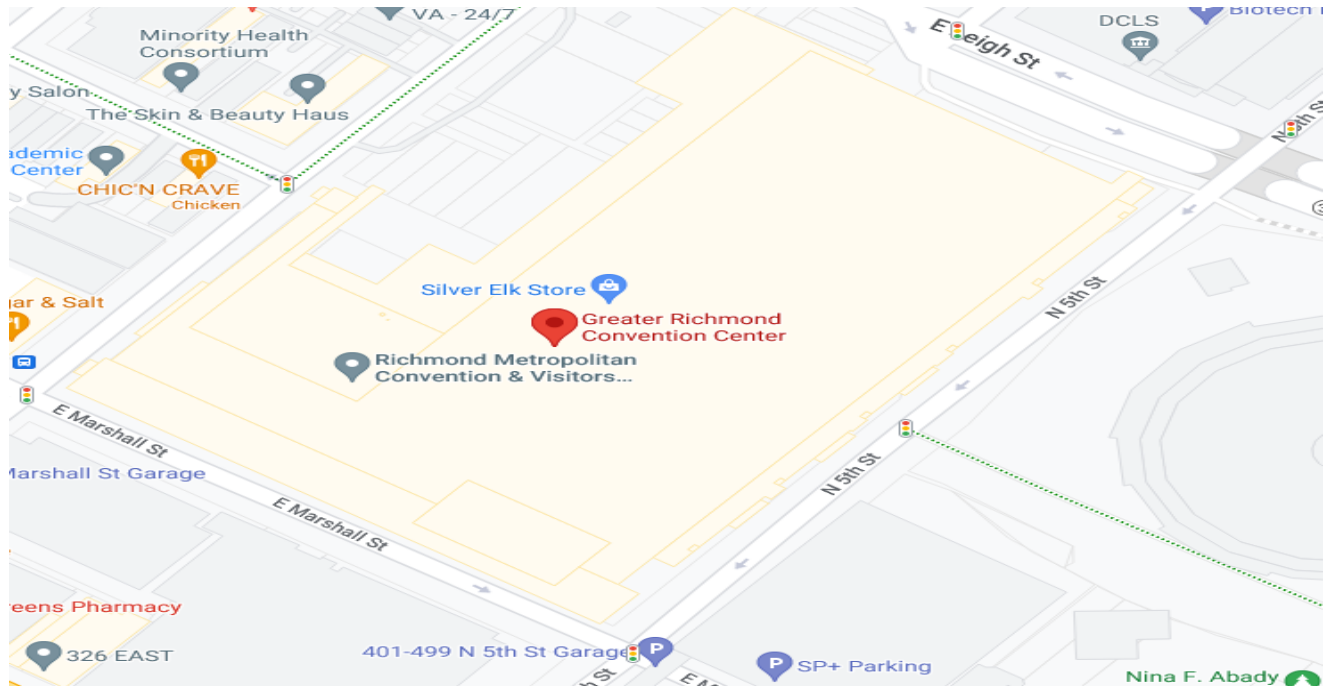

Parking: In the Loading Dock at the rear of the venue OR GRCC Parking Deck on 3rd Street between Broad and Marshall Streets.

Page 2: Detailed Photos / Maps

Directions:

I-95 North Bound: Exit 74C Medical College of Virginia, stay to the LEFT and take BROAD Street/ Capitol/ Coliseum Exit. Go west on Broad Street to North 3rd Street. Turn RIGHT onto 3rd Street. The Convention Center is on the RIGHT.

I-95 South / 64 East Bound: Exit I-95 to Exit 75 I-64 East/3rd Street. Bear RIGHT for 3rd Street. (DO NOT go straight on the Junction, it will take you to I-64 East). Travel ahead to 3rd and Marshall Streets, the Convention Center will be located on the corner.

I-64 West Bound (From Airport): Exit 190 5th Street Exit. Proceed to 5th and Jackson Street. Turn RIGHT onto Jackson Street and proceed to 3rd Street. Turn LEFT onto 3rd Street. Travel three blocks to 3rd and Marshall Street. The Convention Center will be on the left.

DETAILED MAP PINPOINT:

LOADING DOCK PARKING ENTRANCE: