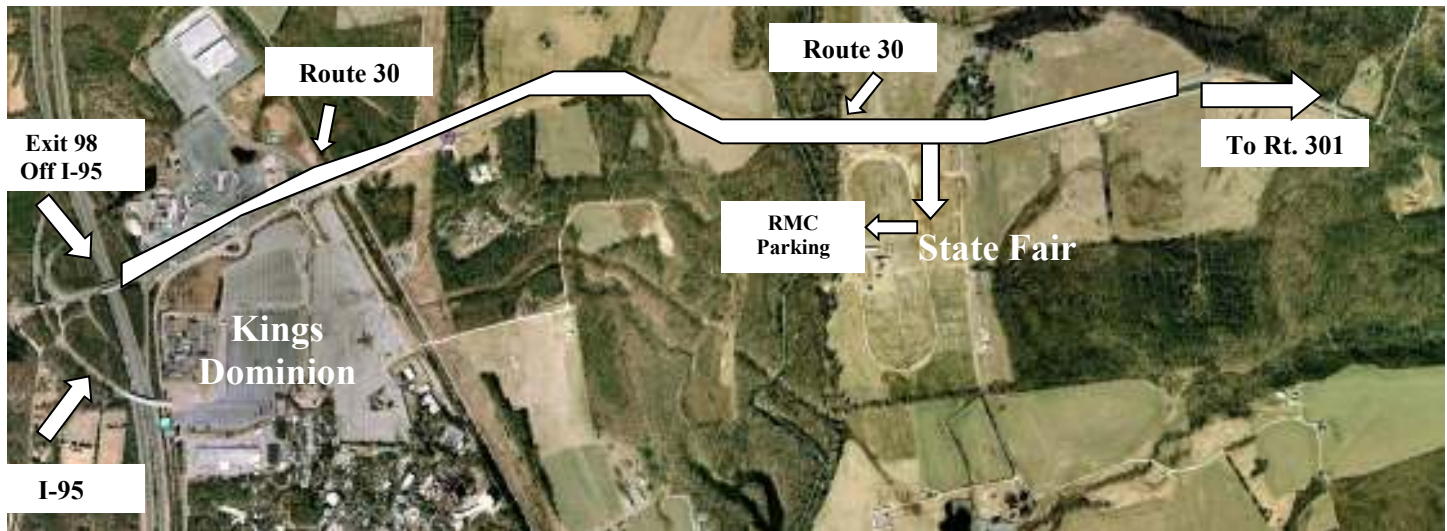

2019 State Fair of Virginia

DIRECTIONS:

- ** **FROM I-95**, Take Exit 98 and make **RIGHT** on Rt. 30. Follow to SFVA
- ** When you arrive at Fair, make **RIGHT** on 652, then **RIGHT** into Gate 6
- ** Upon entering Gate 6, proceed **STRAIGHT**
 - RMC Office@ end of road on **LEFT**

- ** **FROM 301**, Turn onto Route 30 **WEST** and Follow to the SFVA
- ** When you arrive at Fair, make **LEFT** on 652, then **RIGHT** into Gate 6
- ** Upon entering Gate 6, proceed **STRAIGHT**
 - RMC Office @ end of road on **LEFT**