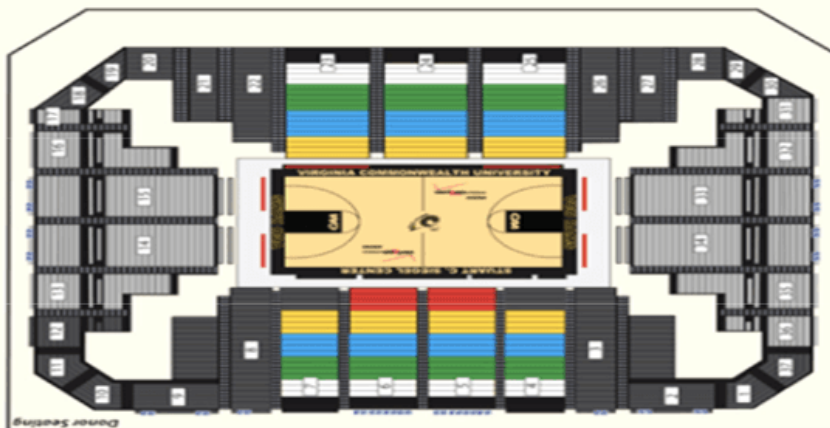

Where to Park: Where legal. Office will notify of change.

VCU Men's Basketball Game Information

Will Call/Player Pass Gate: Located in the Auxiliary Lobby.

First Aid: Located at court level, SE corner, across from the security office.

Bathrooms: Located in the Lobby, and in the NE & NW corners of the Concourse.

Concessions and ATM: Located in the Lobby, and on the North Concourse. ATM in East Lobby next to Cafe.

Elevator and Tommy West Club: Elevator located in the center of the lobby. Tommy West Club located on 2nd Floor.

Donor Hospitality (CREDENTIALS REQUIRED): Located in the Sports Medicine Building at the west end of the Siegel Center and the Auxiliary Gym at the east end. Pre-game and half-time receptions for donors, etc.

Student Entrance: Located in the East Lobby (Ramp)

Media, Cheerleaders, Pep Band & Dance Team: All enter the Loading Dock, located at the NW corner of the building.

MAP

VCU RAMS Stuart C. Siegel Center

Black	\$100-499
White	\$500-999
Green	\$1000-4999
Blue	\$5000-9999
Yellow	\$10000-49999
Red	\$50000+